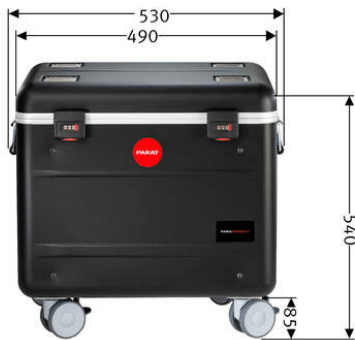

## Case i10 Typ-C

Protect , Charge , Sync , Transport , Flex2Connect

Part denomination	PARAPROJECT Case i10 Typ-C Charge & Sync, incl. USB-C® cable, black
Part number	208642151
GTIN /EAN	4006793003415
Field of application	Education
Certificates	CE / REACH / RoHS
Applicable standards	DIN EN 60950-1, DIN EN 55022, DIN EN 55035
Scope of delivery	<ul style="list-style-type: none"> <li>- PARAPROJECT® Case i10</li> <li>- device connection cable, EU, length: 5 m</li> <li>- USB connection cable, length: 3 m</li> <li>- 10 data and charging cable USB-A to USB-C®</li> <li>- y-adapter, C14 plug with 1 IBM sockets (C5, 3-pin) and 1 EURO-8-socket (C7, 2-pin, AUX 1)</li> <li>- y-adapter, C14 plug with 1 Euroflat socket (2-pin) and 1 EURO-8-socket (C7, 2-pin, AUX 2)</li> <li>- user guide</li> </ul>
Materials	<ul style="list-style-type: none"> <li>- X-ABS plastic</li> <li>- industrial leather</li> <li>- Con-Pearl®</li> <li>- aluminium</li> </ul>
Transport	4-fold telescopic handle / 2 carrying handles / combination lock / 4 smooth-running castors ø 75 mm (with 2 lockable castors)
External dimensions (WxDxH)	530 mm x 390 mm x 540 mm
Weight	12000 g
Transport dimensions	560 mm x 410 mm x 550 mm
Dimensions of euro-pallets	1200 mm x 800 mm x 1860 mm
Number of euro-pallet	6
customs tariff number	85044083
Country of origin	RO